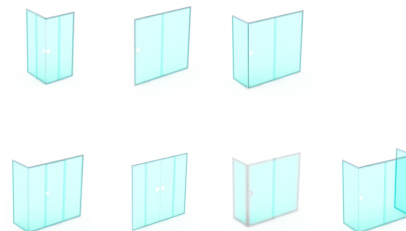

Configurations

pivottech.com.au • PivotPoint.mobi

Corporate Office

Victoria
160 Ordish Road
Dandenong South, VIC 3175
P: (03) 9798 9198
F: (03) 9798 4499

Branch Locations

Queensland
2/1 Garret St
Brendale, QLD 4500
P: (07) 3889 7400
F: (07) 3205 6112

Western Australia
36 Kulin Way
Mandurah, WA 6210
P: (08) 9581 7988
F: (08) 9581 8188

pivottech

designed simplicity

Pivottech is a brand of Aluminium Industries of Australia Pty.Ltd.
aluminum.com.au